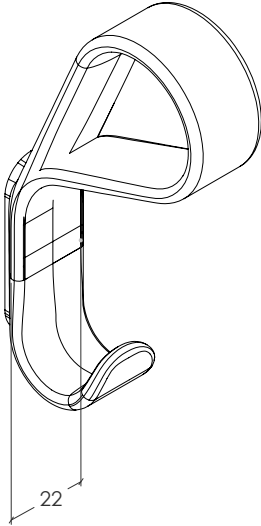

Belt Hooks

The Belt Collection Wall Hook carries the same distinctive design language as our popular Belt Handle range, bringing a modern, architectural touch to your interiors. Crafted with the same attention to detail and premium finish options, this wall hook is ideal for adding practical elegance to entryways, bedrooms, bathrooms, or feature walls.

STYLES	65mm Belt Hooks: B7039.065					
FINISHES	Forest Green (FGR)	Matt White (MWH)	Matt Black (MBL)	Mocca (MOC)	Moss Grey (MGY)	Volcano Red (VRD)