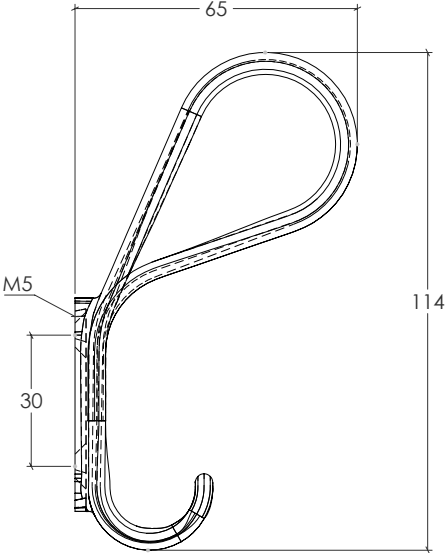

Belt Hooks

The Belt Collection Wall Hook carries the same distinctive design language as our popular Belt Handle range, bringing a modern, architectural touch to your interiors. Crafted with the same attention to detail and premium finish options, this wall hook is ideal for adding practical elegance to entryways, bedrooms, bathrooms, or feature walls.

STYLES	65mm Belt Hooks: B7039.065					
FINISHES	Forest Green (FGR)	Matt White (MWH)	Matt Black (MBL)	Mocca (MOC)	Moss Grey (MGY)	Volcano Red (VRD)